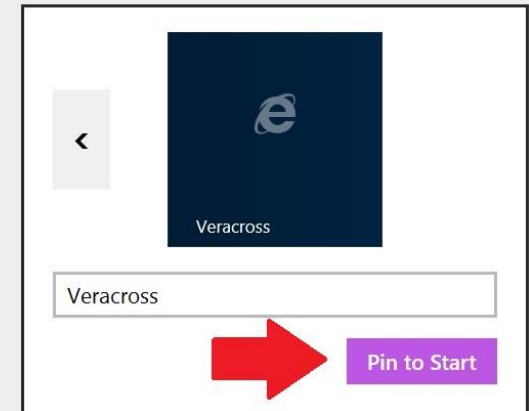

How to Create a Veracross Start Menu Icon

1. Press the Windows Key to get to the Start Menu

2. Open Internet Explorer

3. Navigate to:
<https://portals.veracross.com/williston>

4. Click on the Pin icon:

5. Click on Pin to Start

The Williston Northampton School

Log In

username

password

[forgot username or password?](#)

powered by Veracross